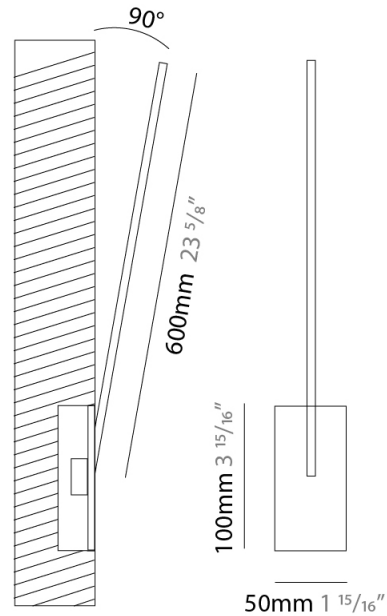

PROJECT	_____
TYPE	_____
SPECIFIER	_____
QUANTITY	_____
DATE	_____

SPILLO 1 ROD RECESSED

D46016- _____ - _____
base number   Color   Finish
                          Temperature   Options

1. To build a product code in our configurator select the specify button on the base model # product page
2. To build a manual product code on this datasheet choose from the options listed below in blue font and add the suffix to the base model #

GENERAL

Series: Spillo
Subseries: Spillo 1 Rod
Brand: Icone
Division: Design
Mounting Type: Recessed
Mounting Location: Wall
Subcategory: Ambient

PHYSICAL

Shape: Rectangle
Width (mm): 50
Width (in): 1 15/16
Height (mm): 600
Height (in): 23 5/8
Light Distribution: Adjustable
Fixture Finish: WHI / BLK / CHR / BGD
Fixture Material: Brass

ELECTRICAL

Lamp Type: LED
Total Output Wattage (W): 7.92
Dimming: 0-10V Dimming
Driver Included: No
Driver Location: Remote
Driver Type: Constant Voltage - 120Vac
Driver Class: Class 2
Input Voltage (V): 120
Output Voltage (V): 12
Upon Request: (Not included, see components) 0-10Vdc dimming / 277Vac

LED

Color Temperature (°K): 2700 / 3000
Nominal Lumen (lm): 660
CRI: >90 CRI
Lamp Life (hrs): 50000

OPTICAL

Adjustability: Tilt 120°

RATINGS AND CERTIFICATIONS

Certified By: Certified for North American Standards
IP rating: IP20