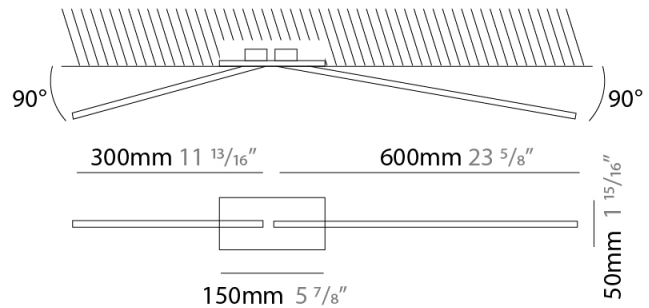

GENERAL

Series: Spillo
 Subseries: Spillo 1 Rod
 Brand: Icone
 Division: Design
 Mounting Type: Recessed
 Mounting Location: Wall
 Subcategory: Ambient

PHYSICAL

Shape: Rectangle
 Width (mm): 50
 Width (in): 1 15/16
 Height (mm): 600
 Height (in): 23 5/8
 Light Distribution: Adjustable
 Fixture Finish: WHI / BLK / CHR / BGD
 Fixture Material: Brass

GENERAL

Series: Spillo
 Subseries: Spillo 2 Rod
 Brand: Icone
 Division: Design
 Mounting Type: Recessed
 Mounting Location: Ceiling
 Subcategory: Ambient

PHYSICAL

Shape: Rectangle
 Length (mm): 50
 Length (in): 1 ¹⁵/₁₆
 Width (mm): 900
 Width (in): 35 ⁷/₁₆
 Height (mm): 600
 Height (in): 23 ⁵/₈
 Light Distribution: Adjustable
 Fixture Finish: WHI / BLK / CHR / BGD
 Fixture Material: Brass

LED

Color Temperature (°K): 2700 / 3000
 Nominal Lumen (lm): 990
 CRI: >90 CRI
 Lamp Life (hrs): 50000

OPTICAL

Adjustability: Tilt 90°

RATINGS AND CERTIFICATIONS

Certified By: Certified for North American Standards
 IP rating: IP20